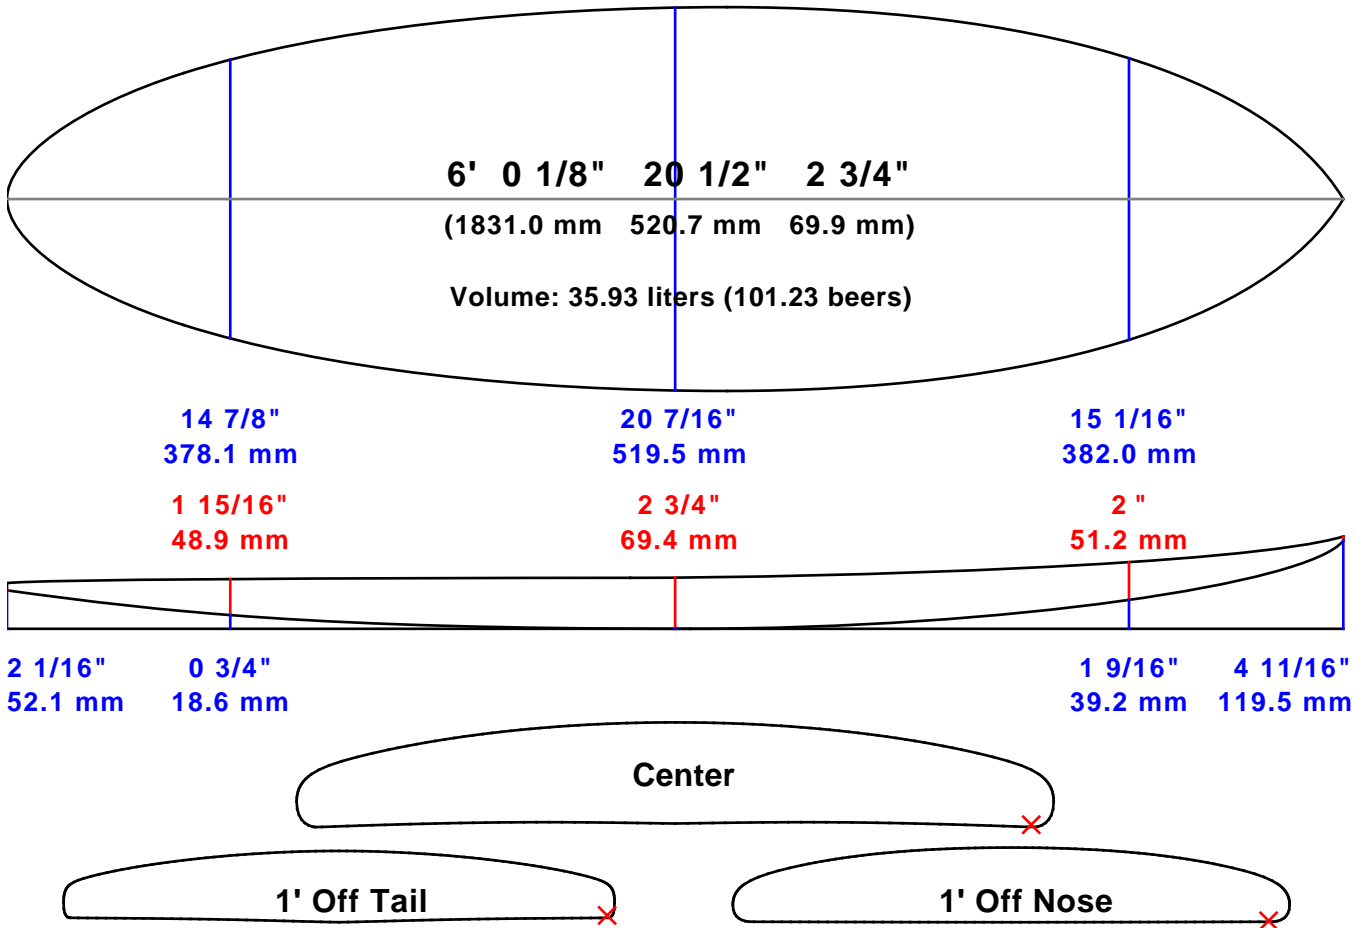

AKU SHAPER

Customer:

Date:

4 janv. 2017

Length:

6' 0 1/8" (1831.0)

Width:

20 1/2" (520.7)

Thickness:

2 3/4" (69.9)

Tail Stop:

43 5/16" (1100.0)

File: Black Wings Raven 6'

Designed by: Renaud DEREBANK:

Measurements are center, one foot in and one foot back, over curve.

Comments: